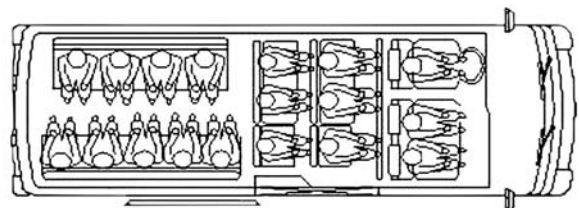

## URVAN ESCAPADE

5-door, 3.2L Diesel

14-seater / 18-seater

Centralized Aircon

14-seater Escapade

18-seater Escapade

### MECHANICAL FEATURES

Engine	Front engine, Rear wheel drive QD32, 3.2 litre Diesel OHV Water-cooled, inline 4-cylinder
Displacement (cc)	3153
Bore & Stroke (mm)	99.2 x 102
Max Power (PS@rpm)	100 @ 3600 rpm
Max Torque (kgm@rpm)	21.3 @ 2000 rpm
Compression Ratio	22.0
Fuel System	VE type injection pump
Transmission	Manual 5-speed
Steering	Rack and pinion
Suspension	Independent, double wish-bone torsion bar type
Brakes Front/Rear	Ventilated discs / Drums

### DIMENSIONS

Overall Length (mm)	4420 / 4690
Overall Width (mm)	1690
Overall Height (mm)	1950
Wheel Base (mm)	2375 / 2645
Treads Front/Rear (mm)	1440 / 1405
Ground Clearance (mm)	160
Gross Vehicle Weight (kg)	3015
Curb Vehicle Weight (kg)	1600
Max Loading Cap. (kg)	1250
Seating Capacity	14 / 18 persons
Doors	5 doors
Fuel Tank Capacity (liter)	65
Tire Size Front & Rear	195/70 R15