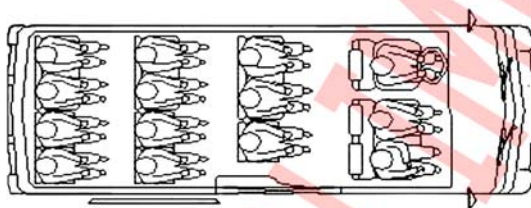

## URVAN ESCAPADE

5-door, 3.2L Diesel

14-seater / 18-seater

Centralized Aircon

14-seater Escapade

18-seater Escapade

### MECHANICAL FEATURES

Engine	Front engine, Rear wheel drive QD32, 3.2 litre Diesel OHV Water-cooled, inline 4-cylinder
Displacement (cc)	3153
Bore & Stroke (mm)	99.2 x 102
Max Power (PS@rpm)	100 @ 3600 rpm
Max Torque (kgm@rpm)	21.3 @ 2000 rpm
Compression Ratio	22.0
Fuel System	VE type injection pump
Transmission	Manual 5-speed
Steering	Rack and pinion
Suspension	Independent, double wish-bone torsion bar type
Brakes Front/Rear	Ventilated discs / Drums

### DIMENSIONS

Overall Length (mm)	4420 / 4690
Overall Width (mm)	1690
Overall Height (mm)	1950
Wheel Base (mm)	2375 / 2645
Treads Front/Rear (mm)	1440 / 1405
Ground Clearance (mm)	160
Gross Vehicle Weight (kg)	3015
Curb Vehicle Weight (kg)	1600
Max Loading Cap. (kg)	1250
Seating Capacity	14 / 18 persons
Doors	5 doors
Fuel Tank Capacity (liter)	65
Tire Size Front & Rear	195/70 R15